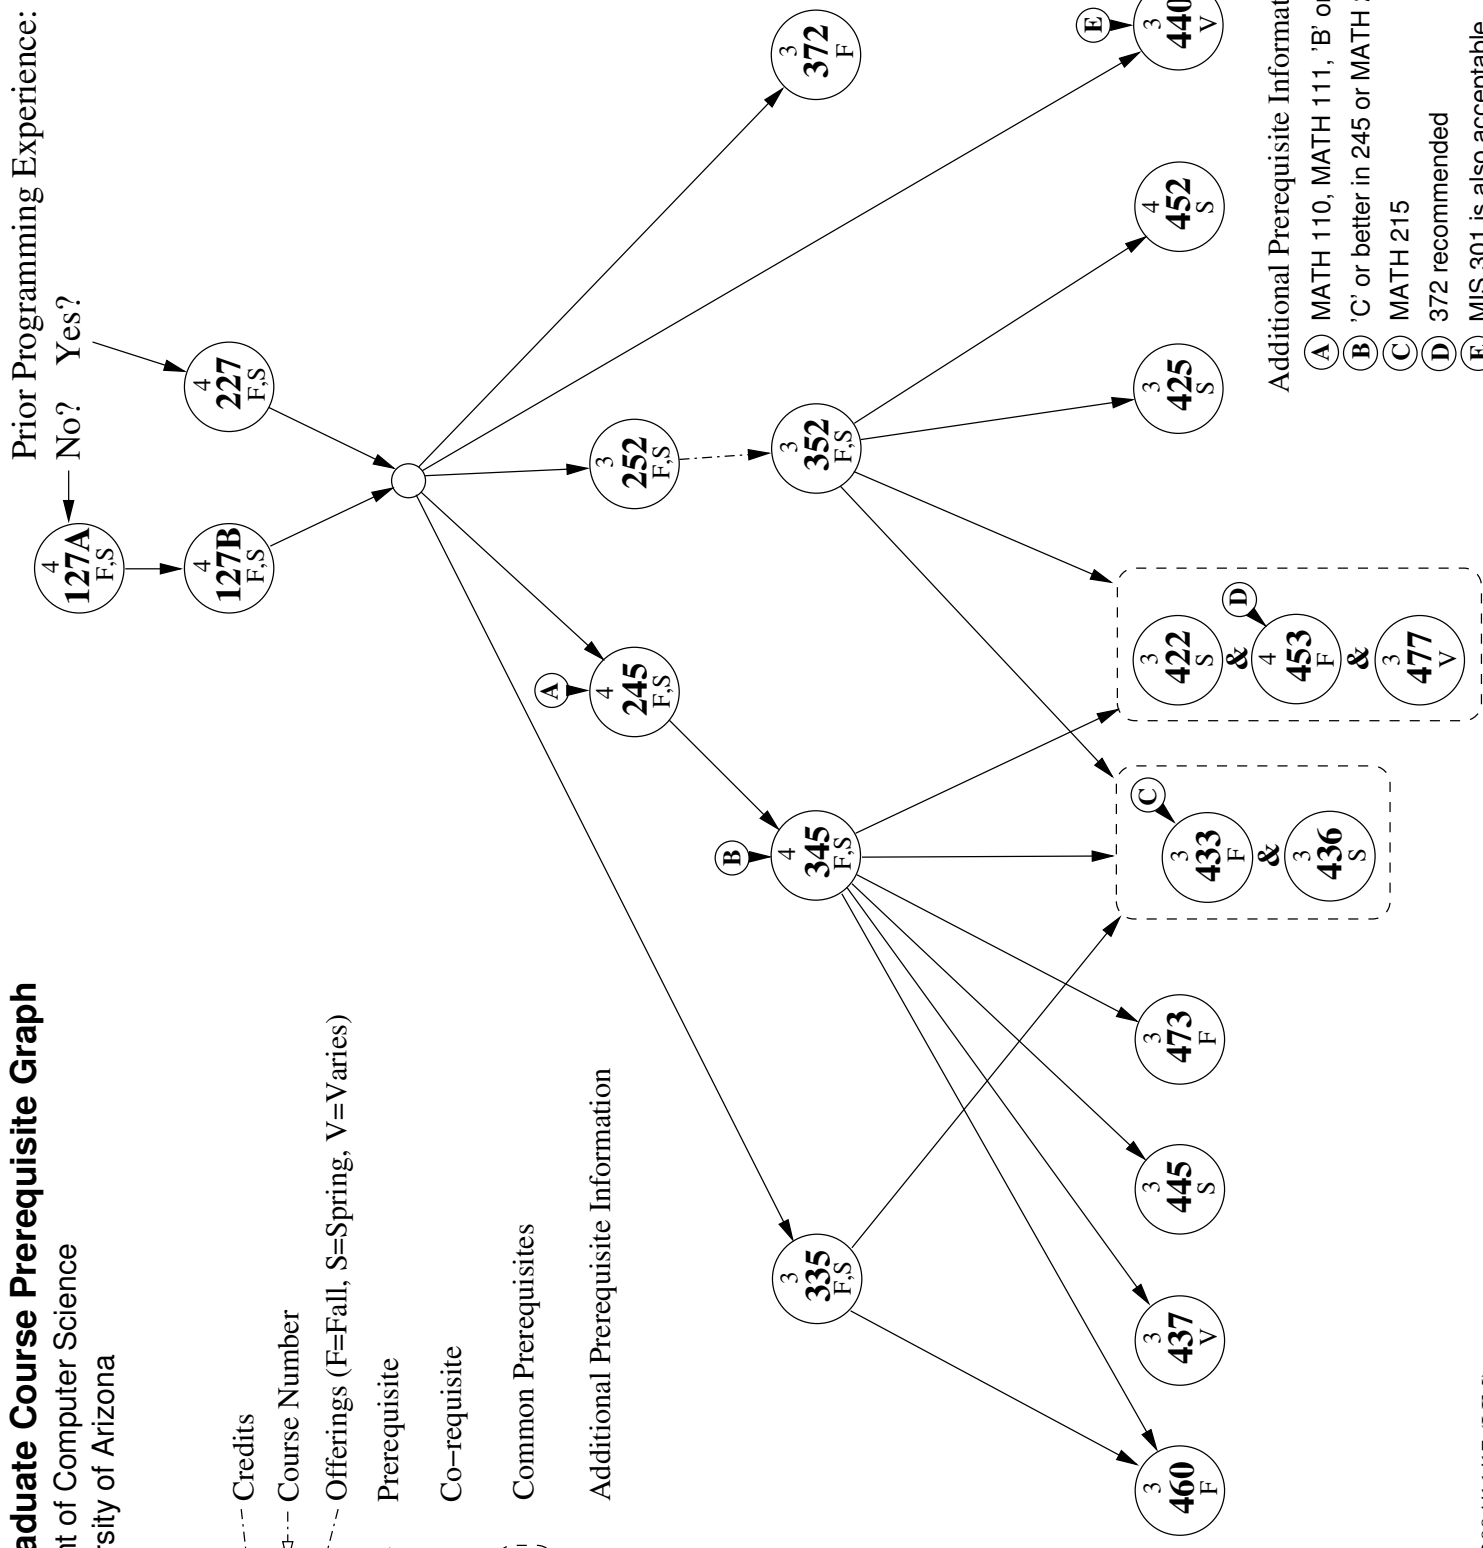

Undergraduate Course Prerequisite Graph

Department of Computer Science
The University of Arizona

Legend:

Additional Prerequisite Information:

- A MATH 110, MATH 111, 'B' or better in 127B or 227
- B 'C' or better in 245 or MATH 243
- C MATH 215
- D 372 recommended
- E MIS 301 is also acceptable